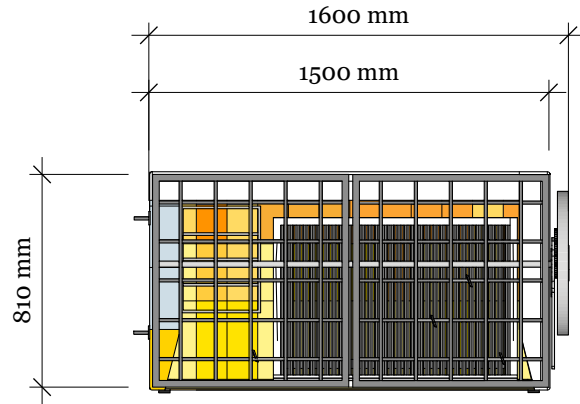

Authentic Grill 1500 Commercial (indoor)

Authentic Grill 1500 Commercial

Quality product by Authentic Oven.

Refractory fire brick construction with 304 grade stainless steel grilling mechanical

Heavy duty grilling platform with two types of grilling options included.

- 10x10 removable bars
- 25x25 V type removable bars