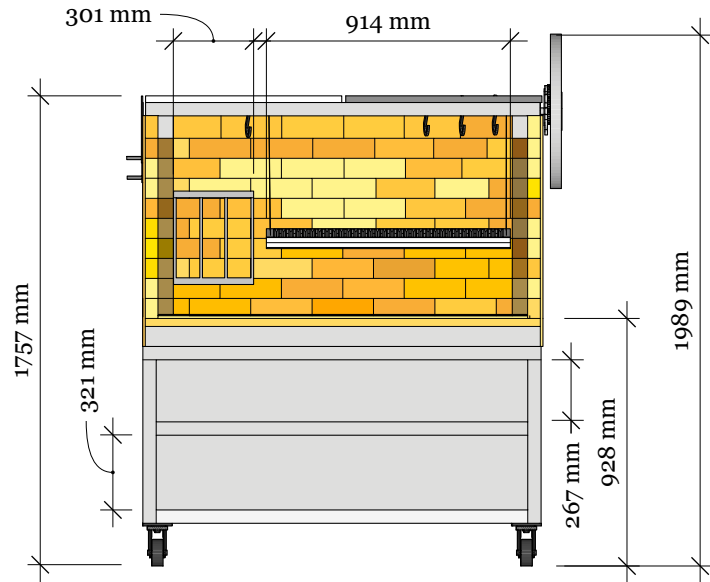

Authentic Grill 1500 Commercial (indoor)

Authentic Grill 1500 Commercial

Quality product by Authentic Oven.

Refractory fire brick construction with 304 grade stainless steel grilling mechanical

Heavy duty grilling platform with two types of grilling options included.

- 10x10 removable bars
- 25x25 V type removable bars