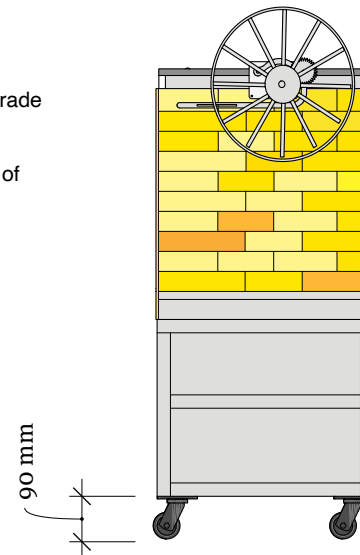

Authentic Oven Limited

		DETAILS NTS	
Authentic Oven trading as:	1	Date of revision	15/06/2021
Authentic Oven	2	Author	Gareth Wing
Authentic Grill	3	Insulation	Not insulated must have air gap clearance (UNTESTED CUSTOM APPLIANCE)
Authentic Fire	4	Material	All 304 grade stainless steel / Refractory Brick
	5	Fuel Type	Solid Fuel only