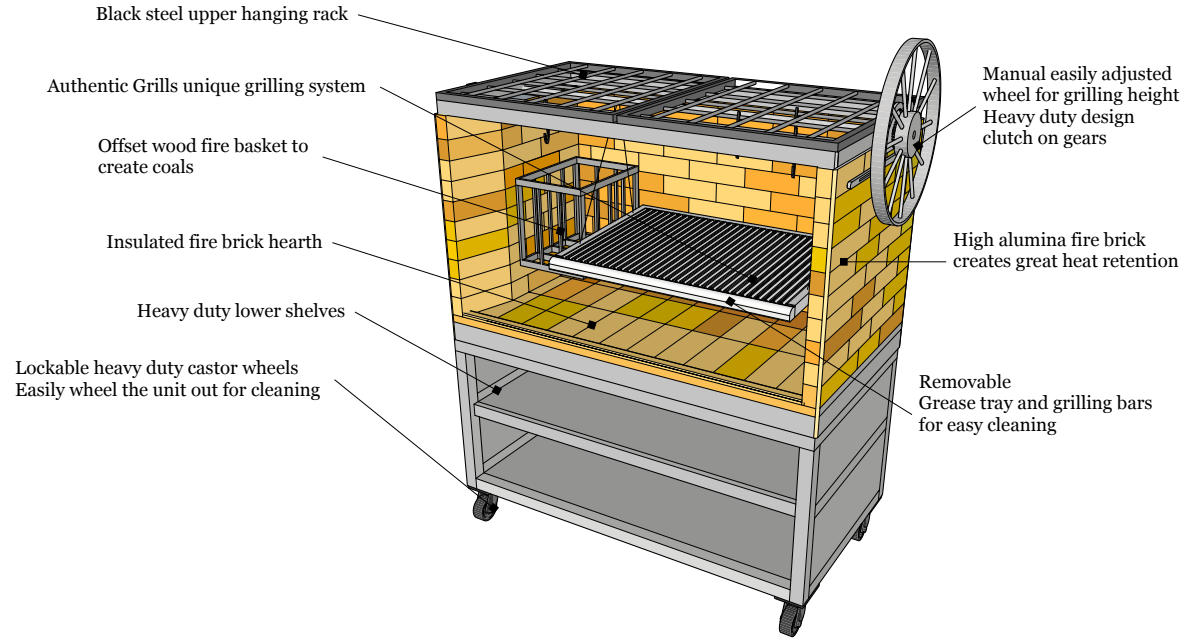

Authentic Grill 1500 Commercial (indoor)

Authentic Grill 1500 Commercial

Quality product by Authentic Oven.

Refractory fire brick construction with 304 grade stainless steel grilling mechanical

Heavy duty grilling platform with two types of grilling options included.

- 10x10 removable bars
- 25x25 V type removable bars