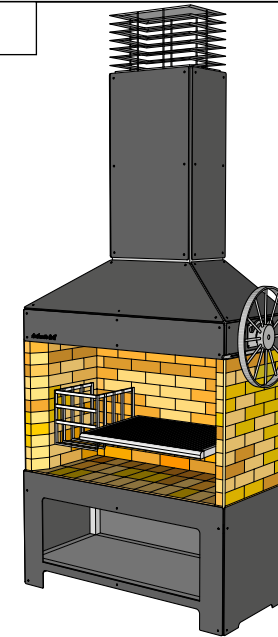

Grill1500StdRes

Authentic Grill 1500 Residential

Premium quality outdoor open flame grill
 Argentinian style offset fire basket for making
 coals. All 304 grade stainless steel construction
 with negative detail powder coated aluminium
 removable panels
 Manually adjustable grill table with two sets of
 removable grilling rods / reverse angle bars.
 Lower shelf
 Huge solid SS wheel with clutched gears to handle
 any hard working chef.