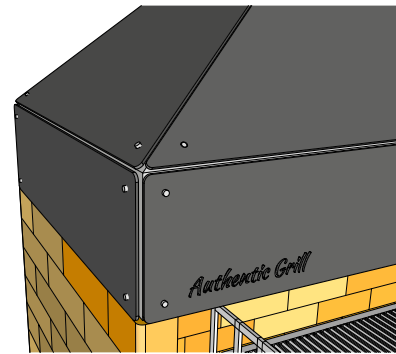

Grill1500StdRes

Authentic Grill 1500 Residential

Premium quality outdoor open flame grill
 Argentinian style offset fire basket for making
 coals. All 304 grade stainless steel construction
 with negative detail powder coated aluminium
 removable panels
 Manually adjustable grill table with two sets of
 removable grilling rods / reverse angle bars.
 Lower shelf
 Huge solid SS wheel with clutched gears to handle
 any hard working chef.