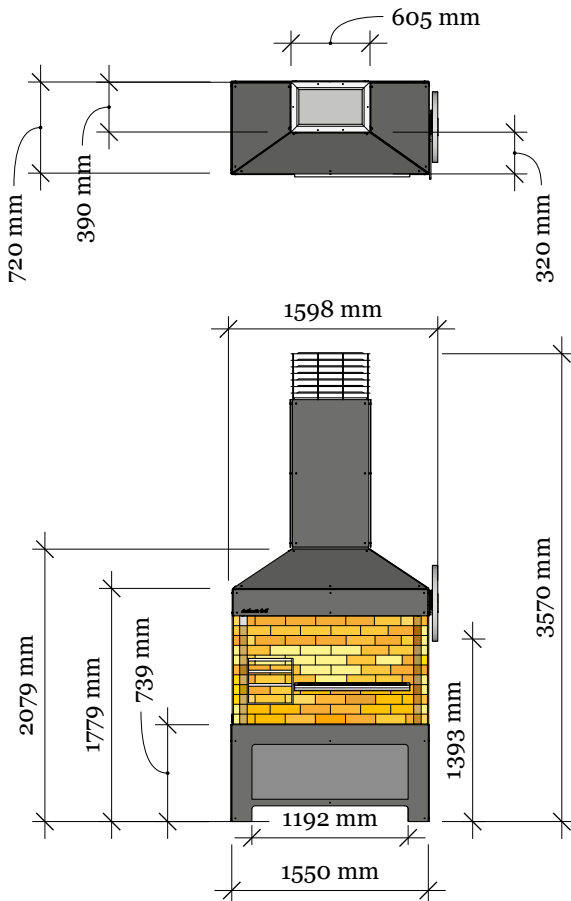

Grill1500StdRes

Authentic Grill 1500 Residential

Premium quality outdoor open flame grill
 Argentinian style offset fire basket for making
 coals. All 304 grade stainless steel construction
 with negative detail powder coated aluminium
 removable panels
 Manually adjustable grill table with two sets of
 removable grilling rods / reverse angle bars.
 Lower shelf
 Huge solid SS wheel with clutched gears to handle
 any hard working chef.